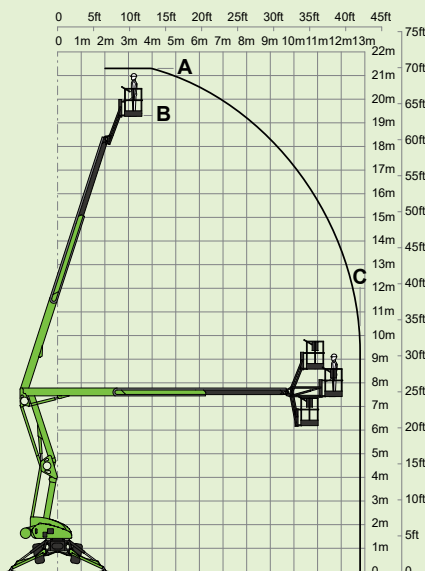

niftylift

SD210 4x4x4

(A) 21.3m
70ft

(B) 19.3m
63ft 6in

(C) 12.8m
42ft

225kg
500lbs

1.8m x 0.85m
5ft 11in x 2ft 9in

150°

100°

(D) 2.25m
7ft 5in

(F) 2.05m
6ft 9in

(G) 4.2m
13ft 9in

(J) 6.15m
20ft 2in

9km/h
5.6mph

3.5m
11ft 6in

45°
24°

3950kg
8700lbs

18%
10°

niftylift

Chalkdell Drive, Shenley Wood,
Milton Keynes, MK5 6GF
England, United Kingdom
+44 1908 223456
sales@niftylift.com
www.niftylift.com