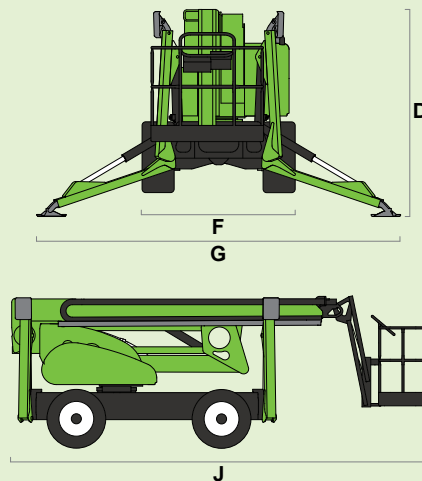

niftylift

SD210 4x4x4

(A) 21.3m
70ft

(B) 19.3m
63ft 6in

(C) 12.8m
42ft

225kg
500lbs

1.8m x 0.85m
5ft 11in x 2ft 9in

150°

100°

(D) 2.25m
7ft 5in

(F) 2.05m
6ft 9in

(G) 4.2m
13ft 9in

(J) 6.15m
20ft 2in

9km/h
5.6mph

3.5m
11ft 6in

45°
24°

3950kg
8700lbs

18%
10°

niftylift

Chalkdell Drive, Shenley Wood,
Milton Keynes, MK5 6GF
England, United Kingdom
+44 1908 223456
sales@niftylift.com
www.niftylift.com